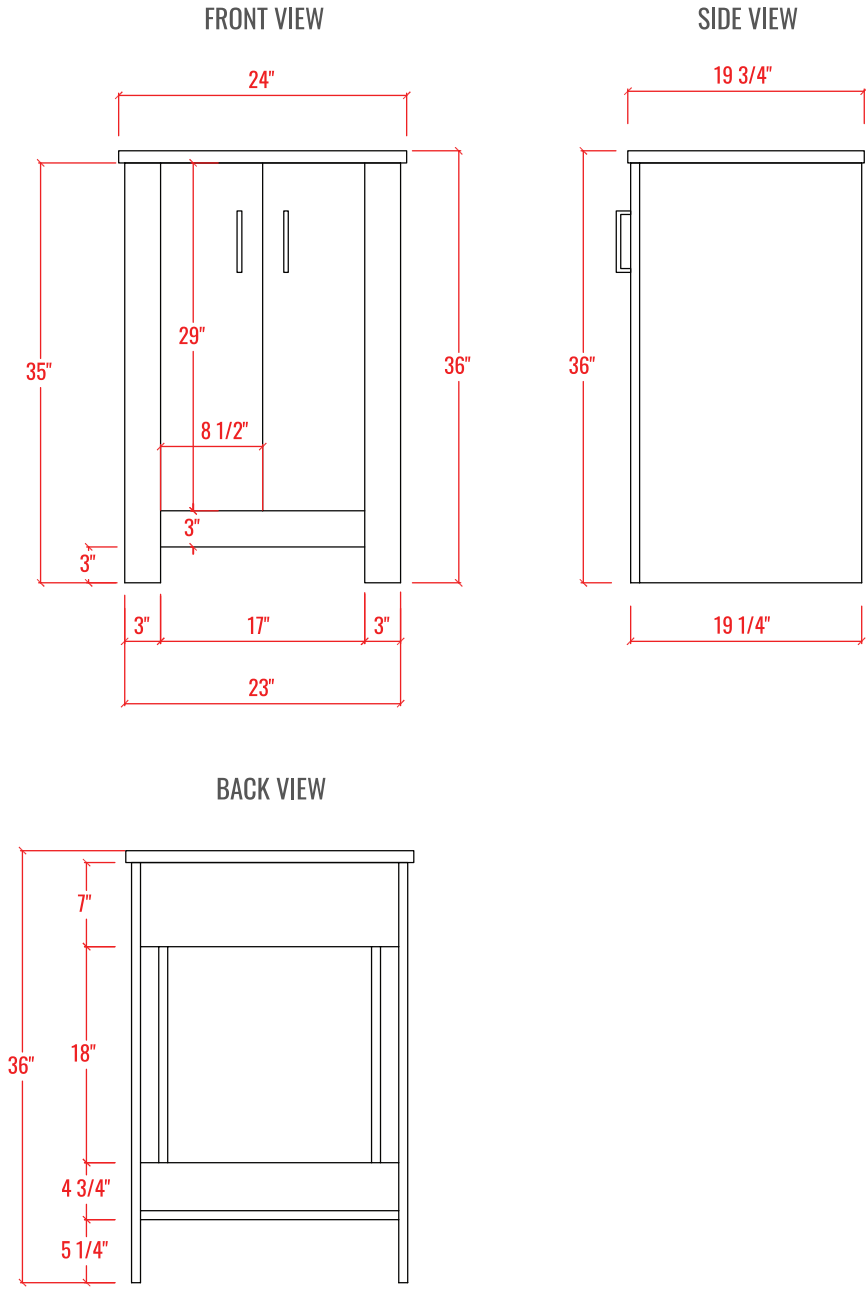

24" Single Sink Freestanding Bathroom Vanity + Top

Vanity Overall: 24" W x 19-3/4" L x 36" H
Cabinet: 23" W x 19-1/4" L x 35" H
Top: 24" W x 19-3/4" L x 1" H

PLAN VIEW

ELEVATION VIEW