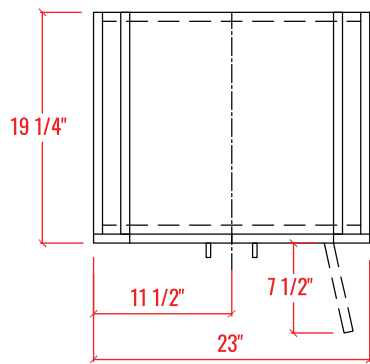

24" Single Sink Freestanding Bathroom Vanity + Top

Vanity Overall: 24" W x 19-3/4" L x 36" H
Cabinet: 23" W x 19-1/4" L x 35" H
Top: 24" W x 19-3/4" L x 1" H

PLAN VIEW

ELEVATION VIEW